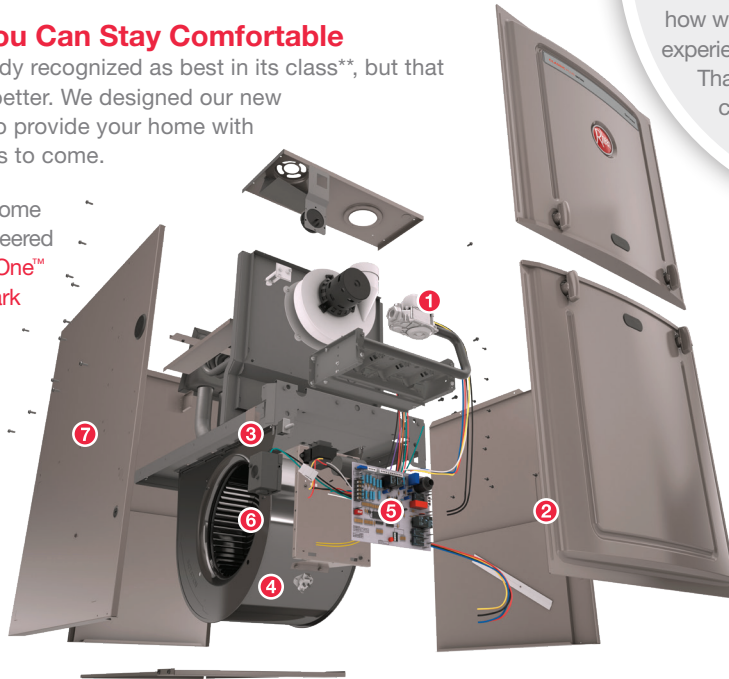

Hassle-free installation saves you and your dealer time and trouble. The **7 34" cabinet** fits nicely in tight spaces allowing for both new construction and retrofit installations.

Benefits At-A-Glance