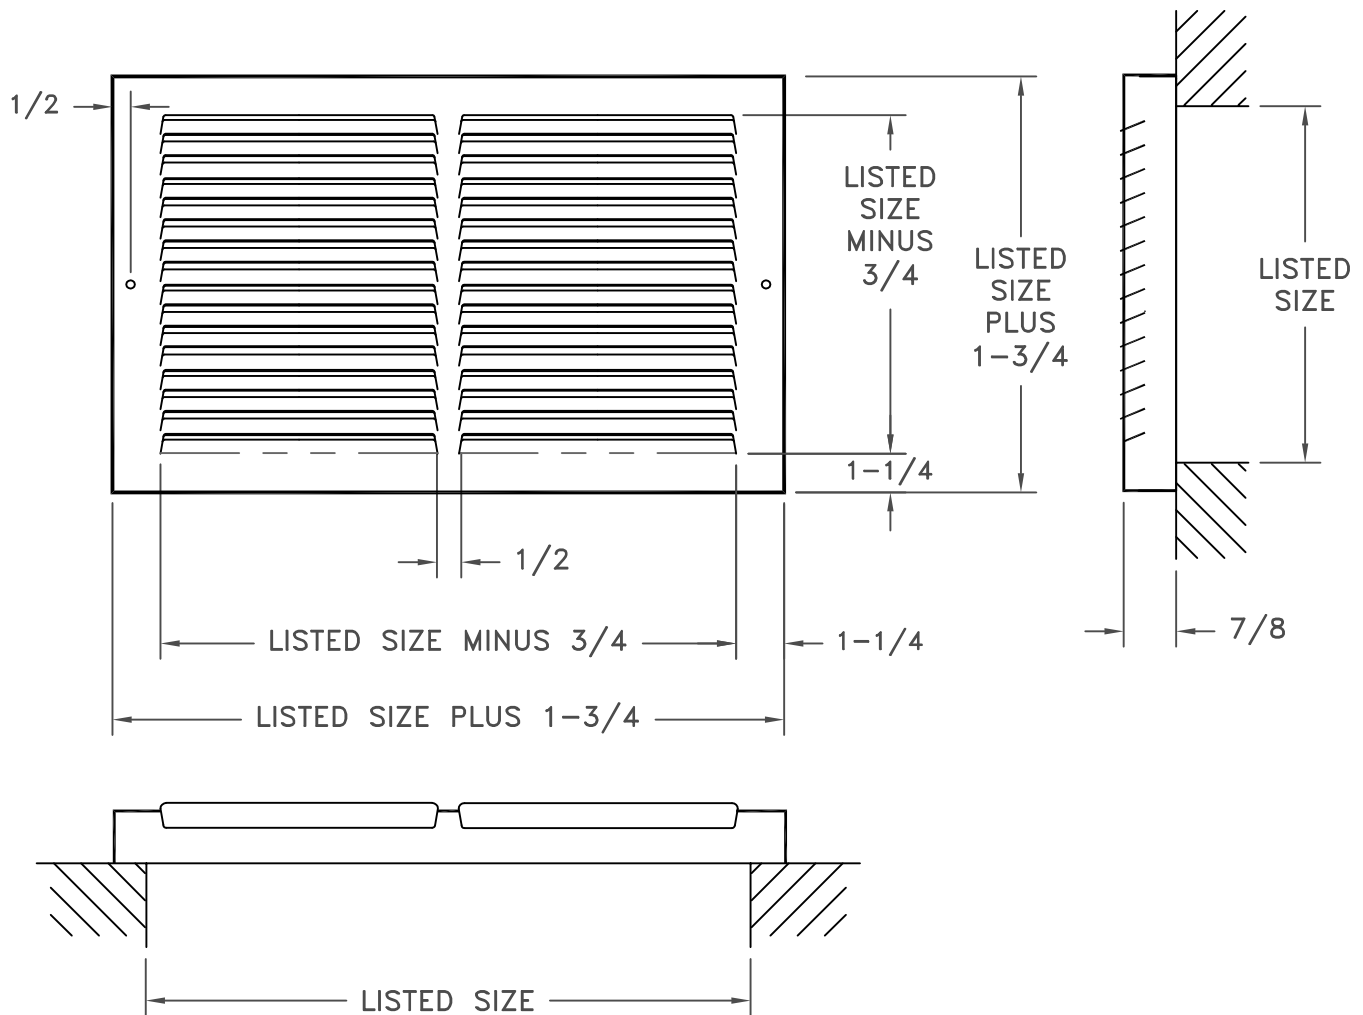

- ALL STEEL CONSTRUCTION
- 1/2 INCH FIN SPACING SET AT 40 DEGREES
- AVAILABLE SIZES: 14, 24, 30 x 6 - 14, 24, 30 x 8
- FINISH: WHITE (W) ENAMEL

JOB NAME: _____	SUBMITTED BY: _____	DATE: 08/23/2013	SD-2432
LOCATION: _____		674 Steel Baseboard Return Air Grille	
ARCHITECT: _____			
ENGINEER: _____			
CONTRACTOR: _____			