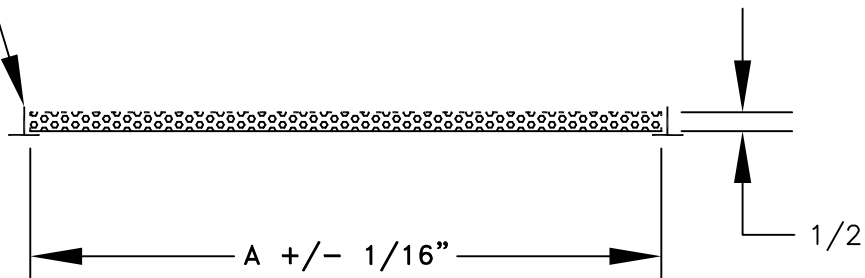

- ALL STEEL CONSTRUCTION
- MATCHING SUPPLY DIFFUSERS AVAILABLE
- FINISH: WHITE (W) ENAMEL

CEILING GRID  
(BY OTHERS)

### MODEL PD

LIST SIZE	A DIM, SQ, REC
2412	23-3/4 X 11-3/4
2424	23-3/4 X 23-3/4
4824	47-3/4 X 23-3/4

JOB NAME: \_\_\_\_\_  
 LOCATION: \_\_\_\_\_  
 ARCHITECT: \_\_\_\_\_  
 ENGINEER: \_\_\_\_\_  
 CONTRACTOR: \_\_\_\_\_

SUBMITTED BY:

DATE: 12/14/2020 SD-6019

**PD**

Face Only, No Frame Included